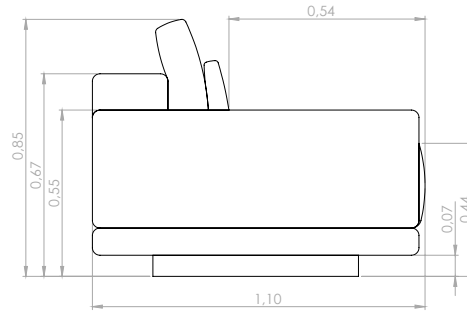

Chaise setups with armrest

Chaise 49.2" - 1seat(39.4") + 1arm(9.8") + 1back/cushion(31.5"x19.7") + 1lumbar/cushion(19.7"x16.5")
 Chaise 57.1" - 1seat(47.2") + 1arm(9.8") + 1back/cushion(39.4"x19.7") + 1lumbar/cushion(19.7"x16.5")

Sofa without table/backrest

Sofa with table/backrest

Setups with 1 seat, 1 pouffe and 1 table attached to backrest

Module 55.1" - 1seat(35.4") + 1pouffe(19.7") + 1back/cushion(27.6"x19.7") + 1lumbar/cushion(19.7"x16.5")
 Module 63" - 1seat(43.3") + 1pouffe(19.7") + 1back/cushion(35.4"x19.7") + 1lumbar/cushion(19.7"x16.5")
 Module 90.6" - 1seat(70.9") + 1pouffe(19.7") + 2back/cushion(27.6"x19.7") + 2lumbar/cushion(19.7"x16.5")
 Module 106.3" - 1seat(86.6") + 1pouffe(19.7") + 2back/cushion(35.4"x19.7") + 2lumbar/cushion(19.7"x16.5")

Setups with 1 seat, 1 armrest (21.7") and 1 armrest/table

Module 111.4" - 1seat(70.9") + 1arm(21.7") + 1arm/table(18.9") + 2back/cushion(27.6"x19.7") + 2lumbar/cushion(19.7"x16.5")

Setups with 1 seat, 1 pouffe, 1 armrest (9.8") and 1 table attached to backrest

Setups with 1 seat, 1 armrest (9.8") and 1 armrest/table

Module 99.6" - 1seat(70.9") + 1arm(9.8") + 1arm/table(18.9") + 2back/cushion(27.6"x19.7") + 2lumbar/cushion(19.7"x16.5")
 Module 115.4" - 1seat(86.6") + 1arm(9.8") + 1arm/table(18.9") + 2back/cushion(35.4"x19.7") + 2lumbar/cushion(19.7"x16.5")