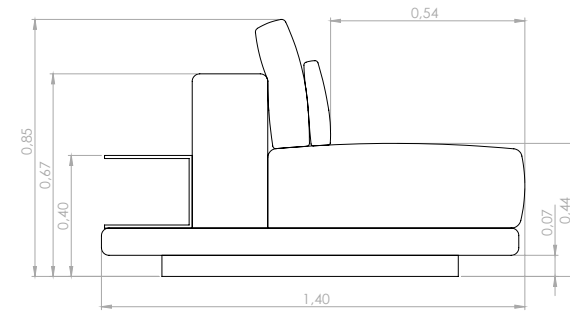

Chaise setups with armrest

Chaise 49.2" - 1seat(39.4") + 1arm(9.8") + 1back/cushion(31.5"x19.7") + 1lumbar/cushion(19.7"x16.5")
 Chaise 57.1" - 1seat(47.2") + 1arm(9.8") + 1back/cushion(39.4"x19.7") + 1lumbar/cushion(19.7"x16.5")

Sofa without table/backrest

Sofa with table/backrest

Setups with 1 seat, 1 pouffe and 1 table attached to backrest

Module 55.1" - 1seat(35.4") + 1pouffe(19.7") + 1back/cushion(27.6"x19.7") + 1lumbar/cushion(19.7"x16.5")
 Module 63" - 1seat(43.3") + 1pouffe(19.7") + 1back/cushion(35.4"x19.7") + 1lumbar/cushion(19.7"x16.5")
 Module 90.6" - 1seat(70.9") + 1pouffe(19.7") + 2back/cushion(27.6"x19.7") + 2lumbar/cushion(19.7"x16.5")
 Module 106.3" - 1seat(86.6") + 1pouffe(19.7") + 2back/cushion(35.4"x19.7") + 2lumbar/cushion(19.7"x16.5")

Setups with 1 seat, 1 armrest (21.7") and 1 armrest/table

Module 111.4" - 1seat(70.9") + 1arm(21.7") + 1arm/table(18.9") + 2back/cushion(27.6"x19.7") + 2lumbar/cushion(19.7"x16.5")

Setups with 1 seat, 1 pouffe, 1 armrest (9.8") and 1 table attached to backrest

Setups with 1 seat, 1 armrest (9.8") and 1 armrest/table

Module 99.6" - 1seat(70.9") + 1arm(9.8") + 1arm/table(18.9") + 2back/cushion(27.6"x19.7") + 2lumbar/cushion(19.7"x16.5")
 Module 115.4" - 1seat(86.6") + 1arm(9.8") + 1arm/table(18.9") + 2back/cushion(35.4"x19.7") + 2lumbar/cushion(19.7"x16.5")