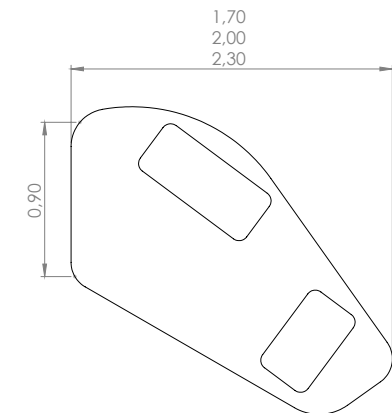

Setups with 1 seat with angled termination

Module 92.5" - 1ang/seat(72.8")
Module 106.3" - 1ang/seat(86.6")
Module 120.1" - 1ang/seat(100.4")

Setups with 1-angled seat

Module 96.5" - 1ang/seat(86.7")
Module 108.3" - 1ang/seat(94.5")
Module 120.1" - 1ang/seat(106.3")
Module 131.9" - 1ang/seat(118.1")

Setups with 1-split angle seat

Module 63" - 1ang/seat(55.1")
Module 68.9" - 1ang/seat(61")
Module 74.8" - 1ang/seat(66.9")
Module 80.7" - 1ang/seat(72.8")
Module 86.6" - 1ang/seat(78.7")

Pouffe Setups with Roll Cushion