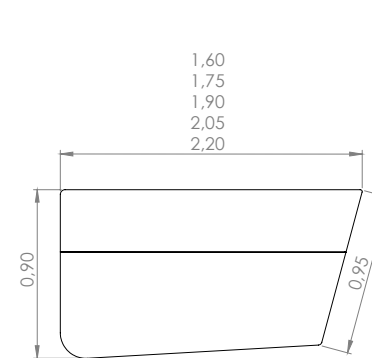

Setups with 1 seat with angled termination

Module 92.5" - 1ang/seat(72.8")
Module 106.3" - 1ang/seat(86.6")
Module 120.1" - 1ang/seat(100.4")

Setups with 1-angled seat

Module 96.5" - 1ang/seat(86.7")
Module 108.3" - 1ang/seat(94.5")
Module 120.1" - 1ang/seat(106.3")
Module 131.9" - 1ang/seat(118.1")