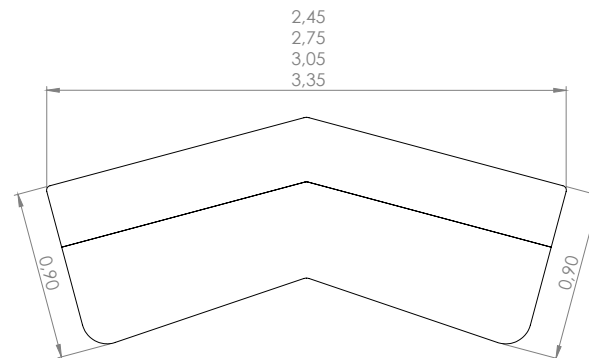

Setups with 1 seat with angled termination

Module 92.5" - 1ang/seat(72.8")
Module 106.3" - 1ang/seat(86.6")
Module 120.1" - 1ang/seat(100.4")

Setups with 1-angled seat

Module 96.5" - 1ang/seat(86.7")
Module 108.3" - 1ang/seat(94.5")
Module 120.1" - 1ang/seat(106.3")
Module 131.9" - 1ang/seat(118.1")