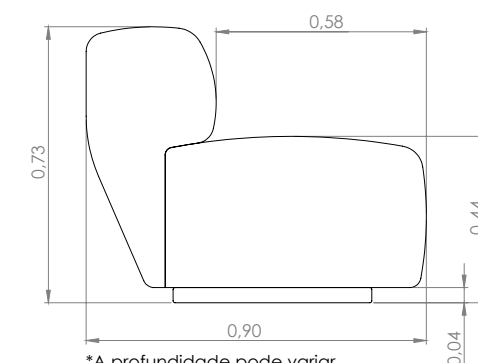

Setups with 1 straight seat and no armrest

Module 39.4" - 1seat(39.4")
Module 47.2" - 1seat(47.2")
Module 55.1" - 1seat(55.1")

Pouffe Setups

Pouffe 39.4" - 1pouffe(39.4"x27.6")
Pouffe 47.2" - 1pouffe(47.2"x27.6")
Pouffe 55.1" - 1pouffe(55.1"x27.6")
Corner Pouffe - 1pouffe(35.4"x35.4")

Roll Cushion Setup (Backrest)

Backrest cushion - 1backrest/roll(27.6"x11.8")

Roll Cushion Setup (Armrest)

Armrest cushion - 1armrest/roll(19.7"x11.8")

Table Setup

Table - 1table(11")

*A profundidade pode variar de acordo com a configuração.