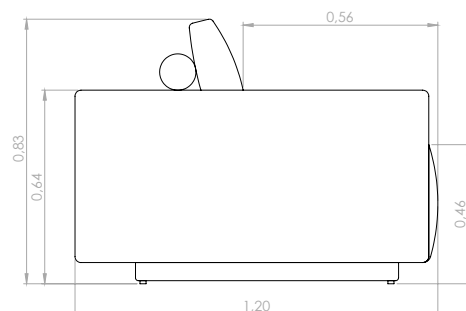

Module 49.2" - 1seat(39.4") + 1arm(9.8") + 1back/cushion(33.1"x19.7")

Module 53.1" - 1seat(43.3") + 1arm(9.8") + 1back/cushion(37"x19.7")

Module 57.1" - 1seat(47.2") + 1arm/backrest(9.8") + 1back/cushion(40.9"x19.7")

Module 61" - 1seat(51.2") + 1arm/backrest(9.8") + 1back/cushion(44.9"x19.7")

Setups with 1 seat

Module 35.4" - 1seat(35.4") + 1back/cushion(29.1"x19.7")

Module 39.4" - 1seat(39.4") + 1back/cushion(33.1"x19.7")

Module 43.3" - 1seat(43.3") + 1back/cushion(37"x19.7")

Module 47.2" - 1seat(47.2") + 1back/cushion(40.9"x19.7")

Module 51.2" - 1seat(51.2") + 1back/cushion(44.9"x19.7")

Closed Module

Open Module