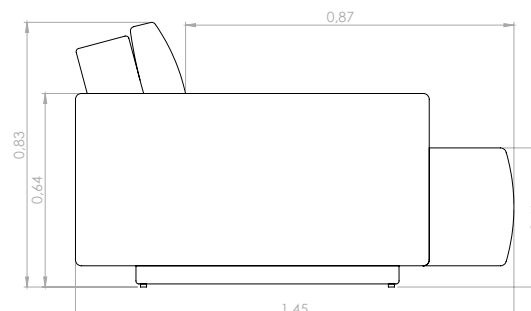

Module 49.2" - 1seat(39.4") + 1arm(9.8") + 1back/cushion(33.1"x19.7")

Module 53.1" - 1seat(43.3") + 1arm(9.8") + 1back/cushion(37"x19.7")

Module 57.1" - 1seat(47.2") + 1arm/backrest(9.8") + 1back/cushion(40.9"x19.7")

Module 61" - 1seat(51.2") + 1arm/backrest(9.8") + 1back/cushion(44.9"x19.7")

Setups with 1 seat

Module 35.4" - 1seat(35.4") + 1back/cushion(29.1"x19.7")

Module 39.4" - 1seat(39.4") + 1back/cushion(33.1"x19.7")

Module 43.3" - 1seat(43.3") + 1back/cushion(37"x19.7")

Module 47.2" - 1seat(47.2") + 1back/cushion(40.9"x19.7")

Module 51.2" - 1seat(51.2") + 1back/cushion(44.9"x19.7")

Closed Module

Open Module