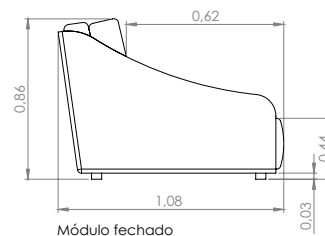

Setups with 1 seat and 1 armrest (1.2")

Module 35.4" - 1seat(34.3") + 1arm(1.2") + 1back/cushion(34.3"x18.9")
 Module 39.4" - 1seat(38.2") + 1arm(1.2") + 1back/cushion(38.2"x18.9")
 Module 43.3" - 1seat(42.1") + 1arm(1.2") + 1back/cushion(42.1"x18.9")
 Module 47.2" - 1seat(46.1") + 1arm(1.2") + 1back/cushion(46.1"x18.9")

Módulo aberto

Setups with 1 seat and 1 armrest (13")

Module 47.2" - 1seat(34.3") + 1arm(13") + 1back/cushion(34.3"x18.9")
 Module 51.2" - 1seat(38.2") + 1arm(13") + 1back/cushion(38.2"x18.9")
 Module 55.1" - 1seat(42.1") + 1arm(13") + 1back/cushion(42.1"x18.9")
 Module 59.1" - 1seat(46.1") + 1arm(13") + 1back/cushion(46.1"x18.9")