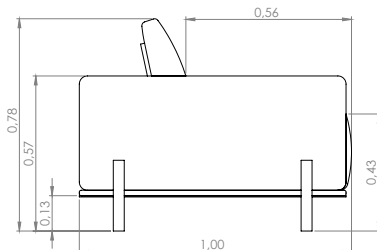

Corner Setup

Corner 39.4" - 1seat(29.5") + 1arm/backrest(9.8") + 1back/cushion(25.6"x17.7") + 1dec/cushion(25.6"x13.8") + 1slim/backrest(26.4")