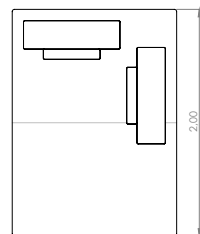

Module 76.8" - 1seat(66.9") + 1arm(9.8") + 4back/cushion(19.7"x19.7")
Module 88.6" - 1seat(78.7") + 1arm(9.8") + 4back/cushion(19.7"x19.7")

Setups with angled 1 seat, 1 armrest and 2 cushions

Module 58.3" - 1seat(33.5") w/angle + 1 arm(9.8") + 2back/cushion(19.7"x19.7")
Module 64.2" - 1seat(39.4") w/angle + 1 arm(9.8") + 2back/cushion(19.7"x19.7")

Setups with angled 1 seat, 1 armrest and 4 cushions

Module 91.7" - 1seat(66.9") w/angle + 1 arm(9.8") + 4back/cushion(19.7"x19.7")
Module 103.5" - 1seat(78.7") w/angle + 1 arm(9.8") + 4back/cushion(19.7"x19.7")

Setup with 1 angled seat on both sides

45° Module - 1seat(42.5") + 1back/cushion(19.7"x19.7")

Pouffe setup with angle on both sides

45° Pouffe - 1 pouffe(42.5"x37.4")

Pouffe chaise setup with roll cushion