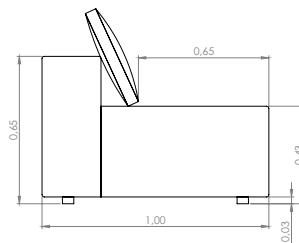

Chaise setups

Chaise 39.4" - 1seat(39.4") + 1back/cushion(19.7"x19.7")
Chaise 57.1" - 1seat(57.1") + 2back/cushion(19.7"x19.7")