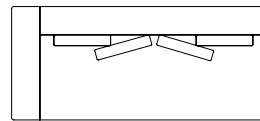

Setups with 1 seat, 1 armrest and 4 cushions

Module 76.8" - 1seat(66.9") + 1arm(9.8") + 4back/cushion(19.7"x19.7")
Module 88.6" - 1seat(78.7") + 1arm(9.8") + 4back/cushion(19.7"x19.7")